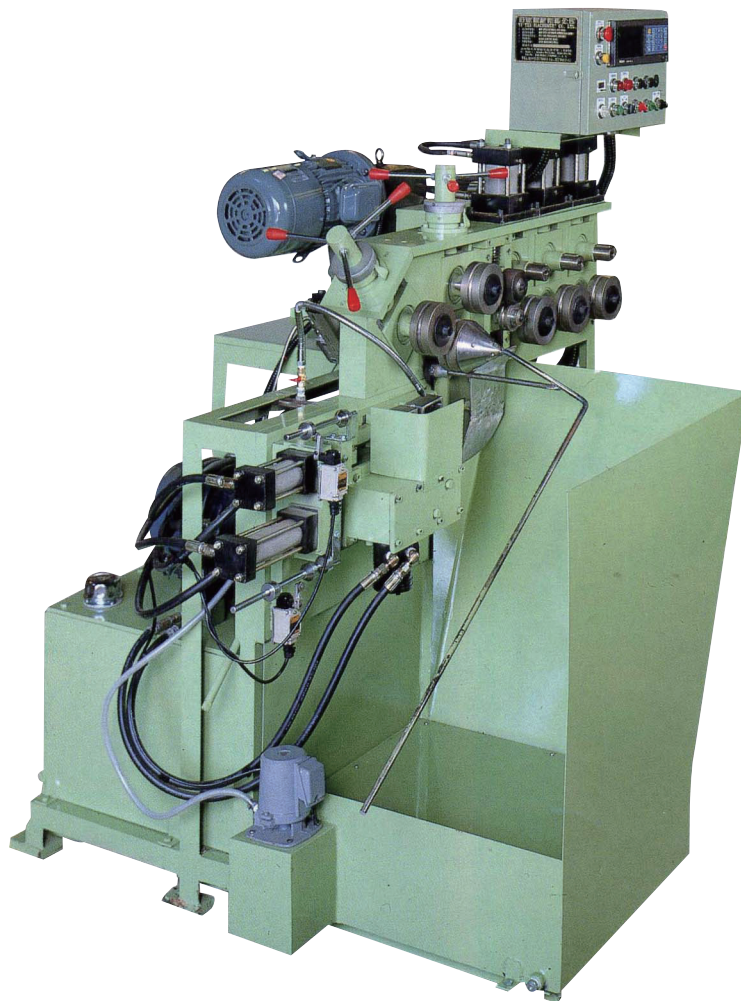

FULLY AUTOMATIC ADJUSTABLE STEEL TUBE ROLLING MACHINE

YT-801

Total Length	Total Width	Total Height	Total Weight	Horse Power	Gross Weight	M'ment
2042 mm	1770mm	1455mm	1400kg	3HP.5HP	1500kg	190

Combitech

Taiwan Combitech Co.,Ltd
160 Huei-Chung Road Taichung 407 Taiwan